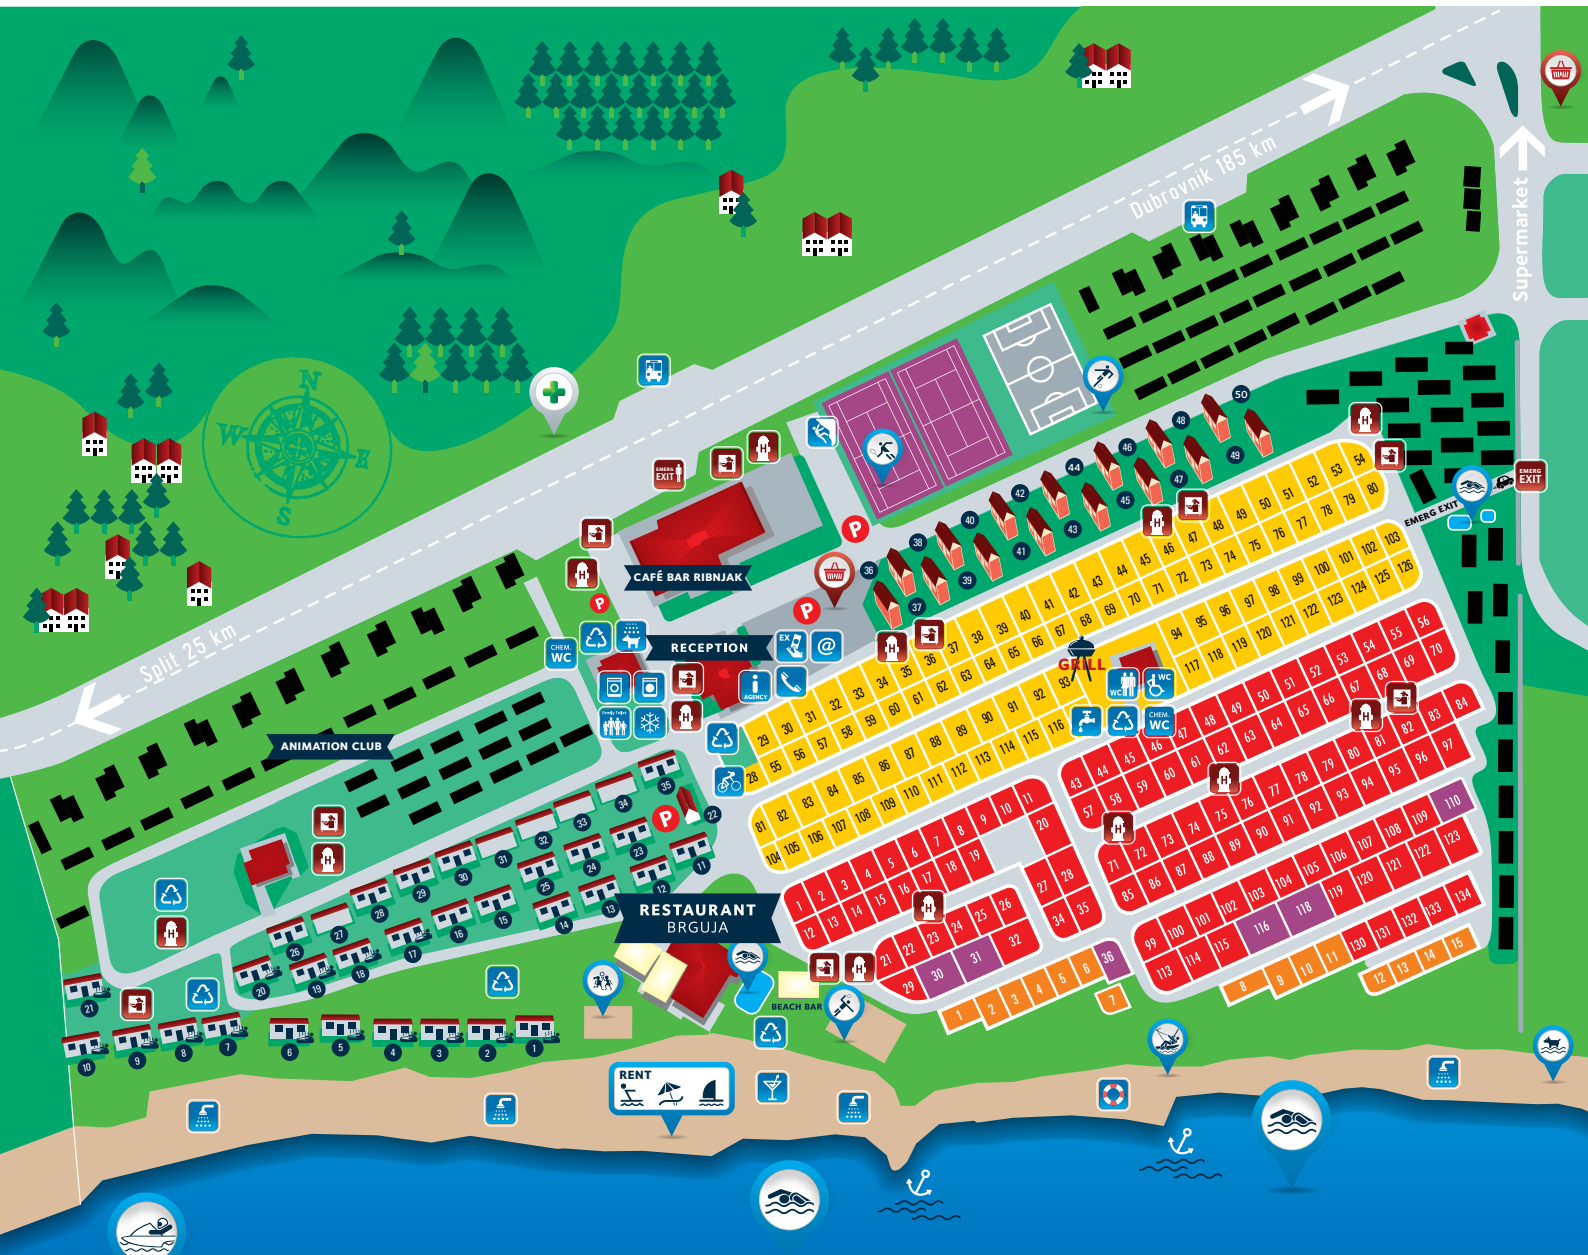

- MH Sunshine Premium: 1-10
- MH Relax Premium: 17-21
- MH Relax 6+2 (2nd line): 11-16
- MH Relax 6+2 (3rd/4th line): 22-26; 28-30; 35
- MH Relax mountain view 6+2: 27; 31-34
- MH Relax Nord 4+2: 36-50